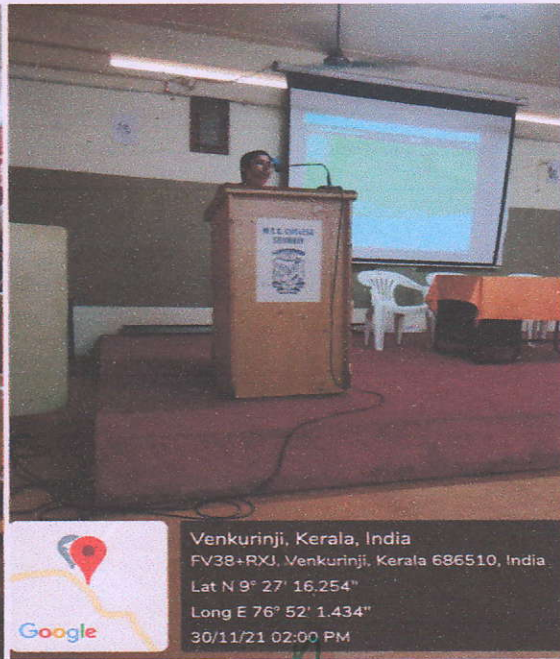

Venkurinji, Kerala, India
FV38+RXJ, Venkurinji, Kerala 686510, India
Lat N 9° 27' 16.254"
Long E 76° 52' 1.434"
30/11/21 02:00 PM