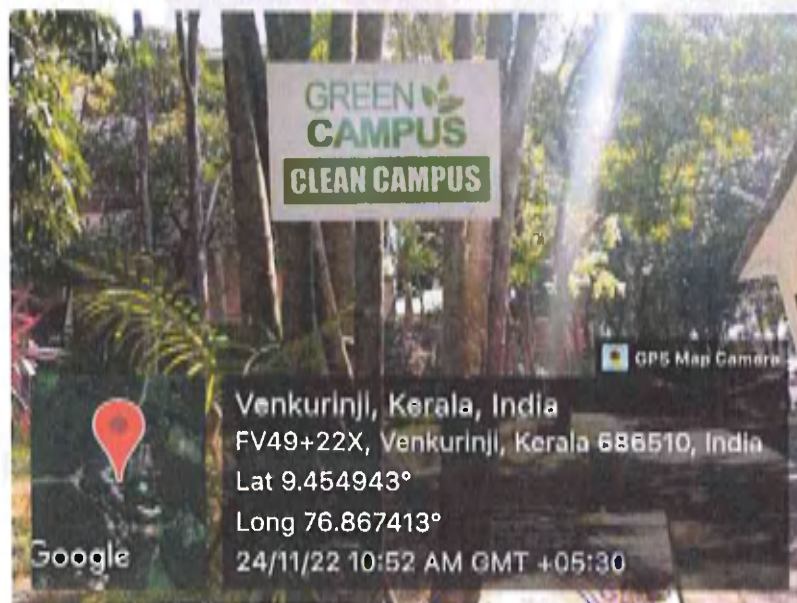

MES COLLEGE ERUMELY

GREEN PRACTICES

1. Plastic Free Campus
2. Waste Management System
3. Green Campus

PLASTIC FREE CAMPUS

BOARDS

Anil Kumar S.
Prof. (Dr.) ANIL KUMAR S.
PRINCIPAL
MES COLLEGE ERUMELY

STITCHING OF CLOTH BAGS AND CARPETS

**TAILORING CLASS
WORKSHOP ON CLOTH BAG MAKING**

MAKING HANDICRAFTS USING PLASTIC AND OTHER MATERIALS

LOTION BOTTLE DISTRIBUTION TO THE FLOOD AFFECTED AREAS

Students collected empty plastic bottles from the students and from nearby places of our college. Then sorted the bottles into one litre and half litre and one litre bottles used for filling cleaning lotions and half litre bottles for Dishwash liquid. ED club and Department of Business Administration distributed 1000 bottles of dishwashing liquid and Cleaning lotion in flood-affected areas of Kottayam and Pathanamthitta Districts mainly in Ranni, Attikayam, and Kuttanad.