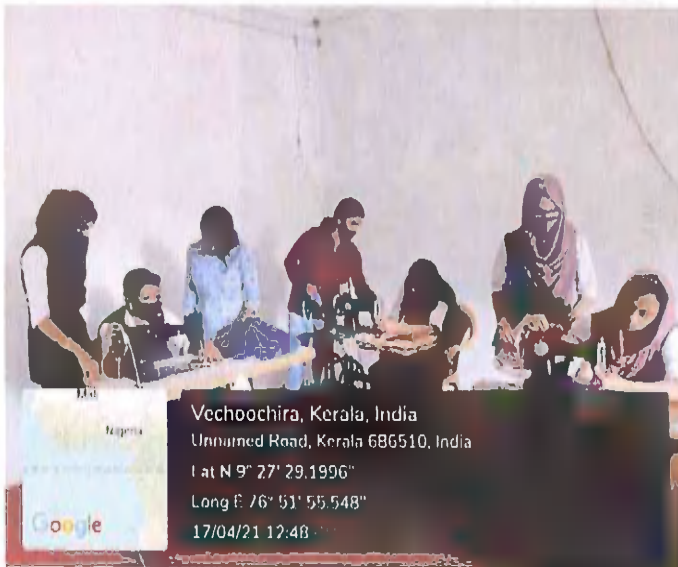

1. Cotton handbags
2. Cotton shoulder bags

Every year this bag is distributed among the pilgrims of Sabarimala in Association with the Punyam poonkavanam project of Kerala Police.

Cotton bag distribution to near places of Erumely

**TAILORING CLASS
WORKSHOP ON CLOTH BAG MAKING**

MAKING HANDICRAFTS USING PLASTIC AND OTHER MATERIALS

LOTION BOTTLE DISTRIBUTION TO THE FLOOD AFFECTED AREAS

Students collected empty plastic bottles from the students and from nearby places of our college. Then sorted the bottles into one litre and half litre and one litre bottles used for filling cleaning lotions and half litre bottles for Dishwash liquid. ED club and Department of Business Administration distributed 1000 bottles of dishwashing liquid and Cleaning lotion in flood-affected areas of Kottayam and Pathanamthitta Districts mainly in Ranni, Attikayam, and Kuttanad.

MASK MAKING

The use of masks is part of a comprehensive package of the prevention and control measures that can limit the spread of certain respiratory viral diseases, including COVID-19. In this pandemic situation, the Entrepreneurship development club of MES College Erumely, took an initiative to make and distribute Masks to college students and the public.

DISTRIBUTION OF CLOTH BAG KIT TO SABARIMALA PILGRIMS

Organising Committee
distributing Cloth Bag Kit to a
Sabarimala Pilgrim

Mr. Shibu Lal, Sub Inspector of Kanjirappally Police Station giving an awareness class to the Sabarimala Pilgrims