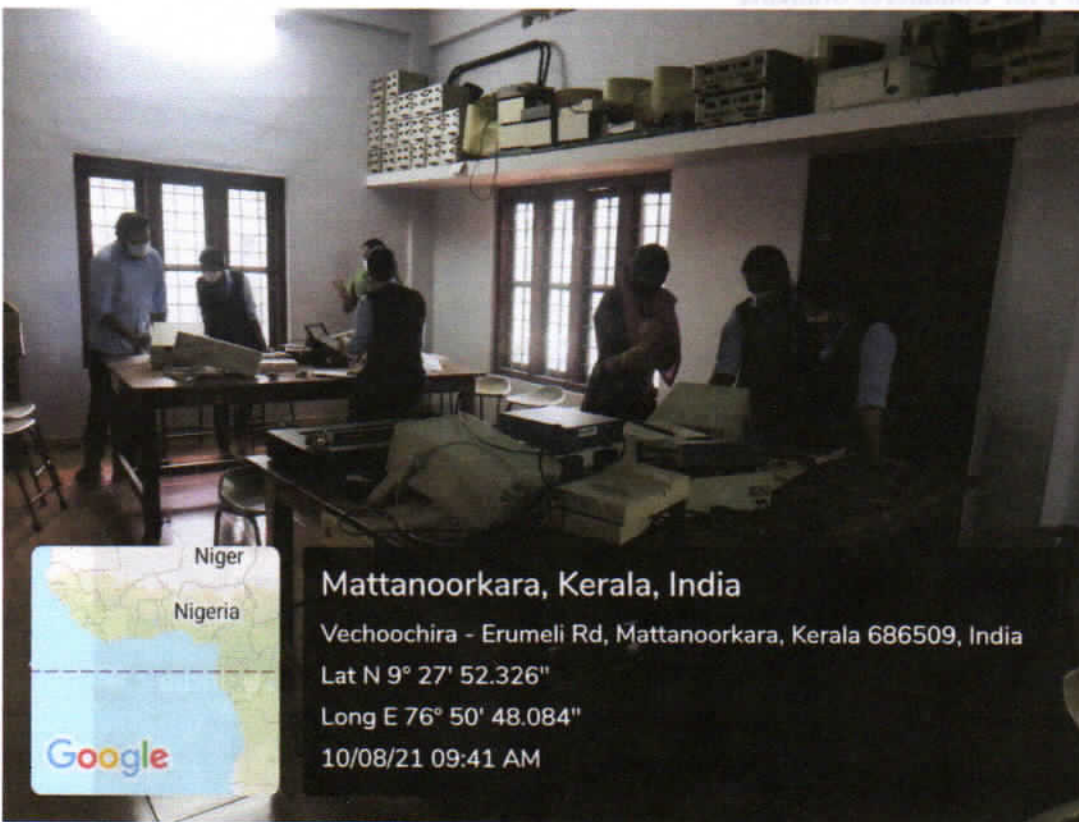

Computer Lab 1 for Commerce Students

Computer Lab 2 for BCA Students

Mattanoorkara, Kerala, India

Vechoochira - Erumeli Rd, Mattanoorkara, Kerala 686509, India

Lat N 9° 27' 52.326"

Long E 76° 50' 48.084"

10/08/21 09:42 AM